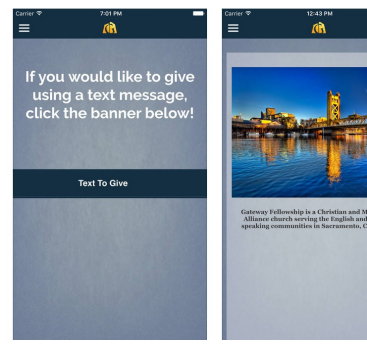

## Easy Ways to Give

**You can give your tithe using one of these easy ways:**

1. **Bill Pay** - Set up bill pay with your bank.
2. **Use the App** - Download the tithe.ly app and link to Gateway Fellowship Sacramento.
3. **Mail a check** to our mailing address: 2121 Natomas Crossing Dr. #200-318, Sacramento, CA 95834
4. **Give in person** - Cash or check in the offering baskets.

## Have you downloaded our app?

Search **Gateway Fellowship Sac** in the app store!

- Sermon Podcasts
- Events Calendar
- Easy Giving
- and More!

It's free and easy! Check it out today!

**Gateway Fellowship S...** 17+  
Apollo Apps LLC >

[OPEN](#)

Details    Reviews    Related

iPhone