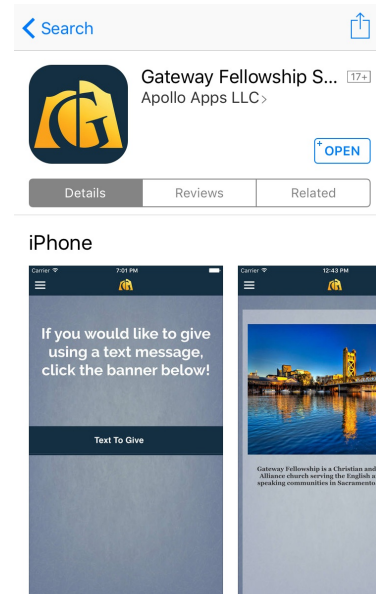

1. **Bill Pay** - Set up bill pay with your bank.
2. **Use the App** - Download the tithe.ly app and link to Gateway Fellowship Sacramento.
3. **Mail a check** to our mailing address: 2121 Natomas Crossing Dr. #200-318, Sacramento, CA 95834
4. **Give in person** - Cash or check in the offering baskets.

Have you downloaded our app?

Search **Gateway Fellowship Sac** in the app store!

- Sermon Podcasts
- Events Calendar
- Easy Giving
- and More!

It's free and easy! Check it out today!

Important Dates to Save: