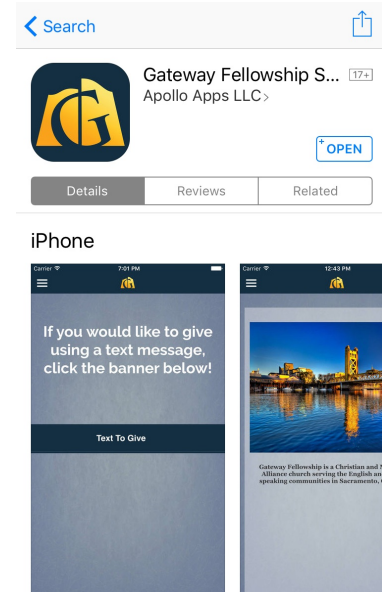

1. **Bill Pay** - Set up bill pay with your bank.
2. **Use the App** - Download the tithe.ly app and link to Gateway Fellowship Sacramento.
3. **Mail a check** to our mailing address: 2121 Natomas Crossing Dr. #200-318, Sacramento, CA 95834
4. **Give in person** - Cash or check in the offering baskets.

Have you downloaded our app?

Search **Gateway Fellowship Sac** in the app store!

- Sermon Podcasts
- Events Calendar
- Easy Giving
- and More!

It's free and easy! Check it out today!

Important Dates to Save: