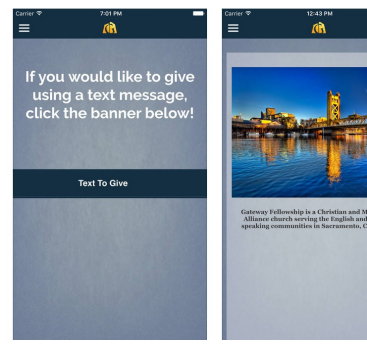

Gateway's Worship YouTube Channel

Do you like the songs we worship to on Sunday mornings? Would you like to listen to these songs throughout your week?

We have created a [YouTube channel](#) you can subscribe to that includes videos of the songs we do. This is not Gateway worship, rather original songs and those in Spanish.

We will add our Sunday morning worship sets weekly so you can **listen and worship on your own during the week.**

We pray this will bless your individual time of worship!

[Subscribe here!](#)

Have you downloaded our app?

Search **Gateway Fellowship Sac** in the app store!

- Sermon Podcasts
- Events Calendar
- Easy Giving
- and More!

It's free and easy! Check it out today!

Gateway Fellowship S... (17+)
Apollo Apps LLC >

[OPEN](#)

Details Reviews Related

iPhone

Important Dates to Save:

Portraits of Faith Sermon Series	June 17 - August 26
Men's Breakfast	August 25
Baptism & Picnic	August 26
Awana Begins	September 4
Legacy (Youth) Begins at The Crossing	September 5
Men's Advance (Retreat)	September 14-16
Pizza with the Pastor	September 23
Women's Retreat	October 19-21