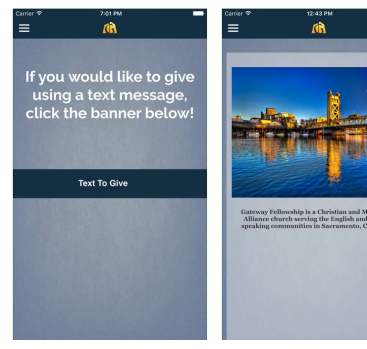

Details   Reviews   Related

iPhone

Important Dates to Save:

Portraits of Faith Sermon Series	June 17 - August 26
Legacy (Youth) Video Games	June 27
Legacy (Youth) Celebration	July 4
Natomas Vacation Bible School	July 9-13
Legacy (Youth) Swim Party	July 11
Men's Golf Event	July 21
Women's Beach Trip	August 18
Baptism & Picnic	August 26
Men's Advance (Retreat)	September 14-16
Women's Retreat	October 19-21

Gateway Fellowship | Meeting at: Discovery High School, 3401 Fong Ranch Rd.
Mailing Address: 2121 Natomas Crossing Dr. #200-318, Sacramento, CA 95834
[Visit our website](#)

Gateway's podcast site: gatewayfellowship.libsyn.com