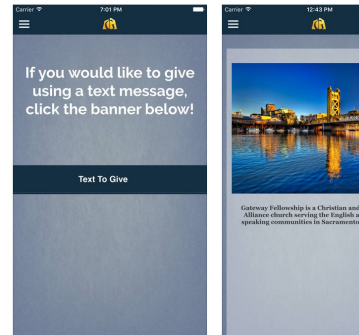

Search **Gateway Fellowship Sac** in the app store!

- Sermon Podcasts
- Events Calendar
- Easy Giving
- and More!

It's free and easy! Check it out today!

< Search

Gateway Fellowship S... (17+)
Apollo Apps LLC >

OPEN

Details Reviews Related

iPhone

Important Dates to Save:

Awana (midweek Children's Program)	On holiday break until January 2
Legacy (Youth Group)	Wednesdays, 7pm, Natomas PACT - Christmas Party this Wednesday!
Children's Christmas Musical	December 17
Prayer Night	December 27
Mexicali Mission Trip	December 28 - January 1
Foundational Beliefs	Begins January 22
Men's Bowling Night	January 27

Gateway Fellowship | Meeting at: Discovery High School, 3401 Fong Ranch Rd.
Mailing Address: 2121 Natomas Crossing Dr. #200-318, Sacramento, CA 95834

[Visit our website](#)

Gateway's podcast site: gatewayfellowship.libsyn.com

View on Instagram

Like us on Facebook